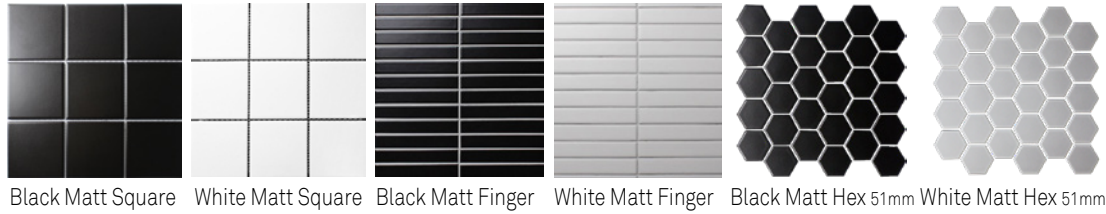

PRODUCT TYPE: Glazed Porcelain

COLOURS: See colour options overleaf

SIZES⁽¹⁾: See overleaf

SURFACES: Matt/Gloss

EDGES: Pressed

USAGE: Floors and Walls

TECHNICAL INFO: See overleaf

VARIATION⁽³⁾: V1

Classica.

E: sales@qcg.co.nz | W: www.qcg.co.nz | P: 0800 525 585

COLOURS:

Black Matt Square White Matt Square Black Matt Finger White Matt Finger Black Matt Hex 51mm White Matt Hex 51mm

Black Matt Hex 95mm Unglazed Black Matt Hex 95mm White Matt Hex 95mm Black Chevron White Chevron Black Matt Brick White Matt Brick