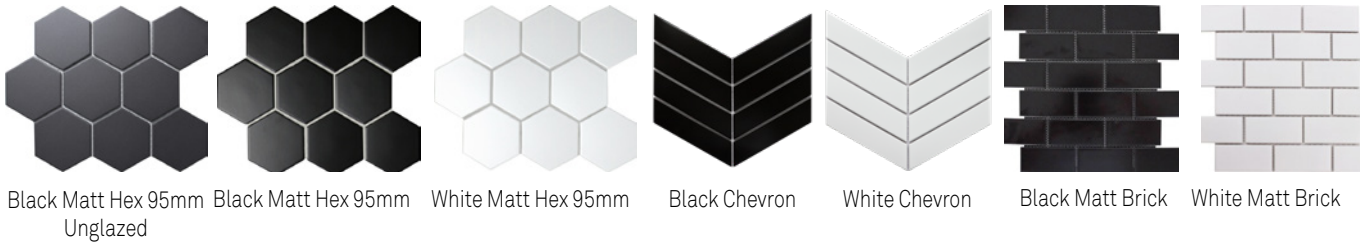

PRODUCT TYPE: Glazed Porcelain

COLOURS: See colour options overleaf

SIZES⁽¹⁾: See overleaf

SURFACES: Matt/Gloss

EDGES: Pressed

USAGE: Floors and Walls

TECHNICAL INFO: See overleaf

VARIATION⁽³⁾: V1

Classica.

E: sales@qcg.co.nz | W: www.qcg.co.nz | P: 0800 525 585

COLOURS:

Black Matt Square White Matt Square Black Matt Finger White Matt Finger Black Matt Hex 51mm White Matt Hex 51mm

Black Matt Hex 95mm Unglazed Black Matt Hex 95mm White Matt Hex 95mm Black Chevron White Chevron Black Matt Brick White Matt Brick