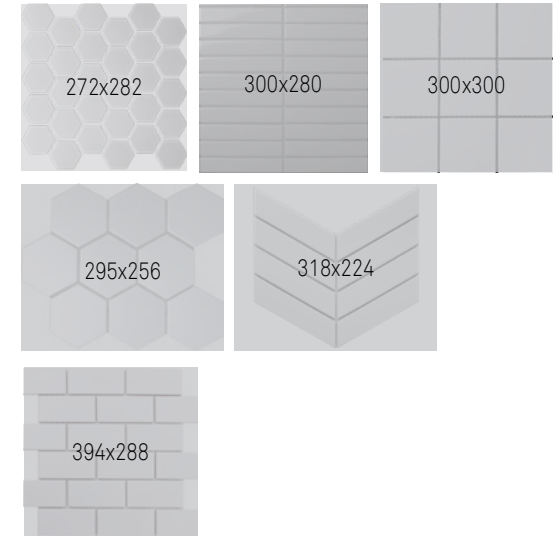

SIZES:

TECHNICAL CHARACTERISTICS STANDARD VALUE

Compliant with standards EN 14411 annex G group Bla. Compliant with standards ISO 13006 annex G group Bla.

💧	Water absorption	EN ISO 10545-3	<0.5%
❄️	Frost Resistance	EN ISO 10545-12	✓
🧪	Chemical resistance	EN ISO 10545-13	✓
📏	Size variation	EN ISO 10545-2	+/-1mm
📏	Thickness	-	5-7mm
💎	Hardness (MOHS)	EN 101	4
👣	Slip resistance	AS/NZS 4586:2013	-
⚡	Breaking Strength	EN ISO 10545-4	-