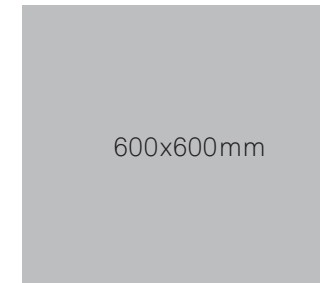

PRODUCT TYPE: Glazed, coloured porcelain

COLOURS: See colour options overleaf

SIZES⁽¹⁾: 600x600/450x900mm

SURFACES: Woven Lappato

EDGES: Rectified

USAGE: Suitable for floor and walls

TECHNICAL INFO: See overleaf

VARIATION⁽²⁾: V2

WARRANTY⁽³⁾: 15 years

ORIGIN: Spain

COLOURS

SIZES

600x600mm

450x900mm

Technical characteristics	Standard	Status	Value
Compliant with standards EN 14411 annex G group Bla. Compliant with standards ISO 13006 annex G group Bla.			
Water absorption	EN ISO 10545-3	Passed	<0.1%
Frost resistance	EN ISO 10545-9	Passed	
Chemical resistance	EN ISO 10545-13	Passed	
Size variation	-	-	
Thickness	-	10mm	10mm
Hardness (MOHS)			
Slip resistance			
Breaking strength			